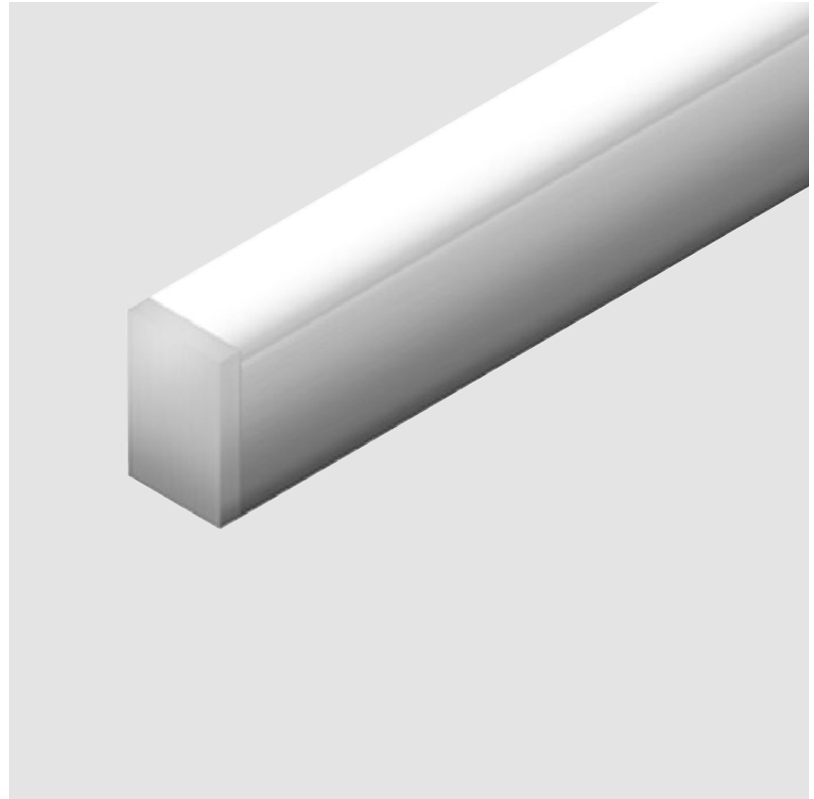

CORTO SURFACE

A1250005-

base number Color
Temperature

1. To build a product code in our configurator select the specify button on the base model # product page
2. To build a manual product code on this datasheet choose from the options listed below in blue font and add the suffix to the base model #

GENERAL

Series: Corto
Brand: Unonovesette
Division: Architectural
Mounting Type: Surface
Mounting Location: Under Steps
Subcategory: Profile

PHYSICAL

Shape: Rectangle
Length (mm): 2000
Length (in): 78 3/4
Width (mm): 9
Width (in): 1/3
Height (mm): 14
Height (in): 5/9
Light Distribution: Direct
Weight (kg): 0.21
Weight (lbs): 0.46
Diffuser: Opal PMMA
Fixture Finish: ANA
Fixture Material: Extruded Aluminum
Cable Details: 450mm cable 2x0.5 mm2

ELECTRICAL

Lamp Type: LED
Input Wattage (W): 44-56
Total Output Wattage (W): 36
Dimming: Non-Dimming / Phase Dimming (120Vac only) / 0-10V Dimming
Driver Included: No
Driver Location: Remote
Driver Type: Constant Voltage - Universal
Driver Class: Class 2
Input Voltage (V): 120 - 277
Output Voltage (V): 24

LED

Color Temperature (°K): 2700 / 3000 / 4000
Max. Delivered Lumen (lm): 2160
CRI: >85 CRI
Lamp Life (hrs): 100000

OPTICAL

Optic°: 180
Beam Angle: Diffused
Adjustability: Fixed

RATINGS AND CERTIFICATIONS

Certified By: Certified for North American Standards
IP rating: IP40