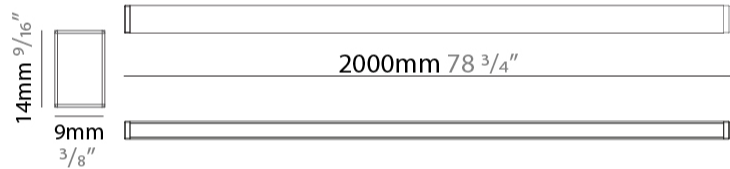

CORTO SURFACE

A1250005-

base number Color
Temperature

1. To build a product code in our configurator select the specify button on the base model # product page
2. To build a manual product code on this datasheet choose from the options listed below in blue font and add the suffix to the base model #

GENERAL

Series: Corto
Brand: Unonovesette
Division: Architectural
Mounting Type: Surface
Mounting Location: Under Steps
Subcategory: Profile

PHYSICAL

Shape: Rectangle
Length (mm): 2000
Length (in): 78 3/4
Width (mm): 9
Width (in): 1/3
Height (mm): 14
Height (in): 5/9
Light Distribution: Direct
Weight (kg): 0.21
Weight (lbs): 0.46
Diffuser: Opal PMMA
Fixture Finish: ANA
Fixture Material: Extruded Aluminum
Cable Details: 450mm cable 2x0.5 mm2

ELECTRICAL

Lamp Type: LED
Input Wattage (W): 44-56
Total Output Wattage (W): 36
Dimming: Non-Dimming / Phase Dimming (120Vac only) / 0-10V Dimming
Driver Included: No
Driver Location: Remote
Driver Type: Constant Voltage - Universal
Driver Class: Class 2
Input Voltage (V): 120 - 277
Output Voltage (V): 24

LED

Color Temperature (°K): 2700 / 3000 / 4000
Max. Delivered Lumen (lm): 2160
CRI: >85 CRI
Lamp Life (hrs): 100000

OPTICAL

Optic°: 180
Beam Angle: Diffused
Adjustability: Fixed

RATINGS AND CERTIFICATIONS

Certified By: Certified for North American Standards
IP rating: IP40